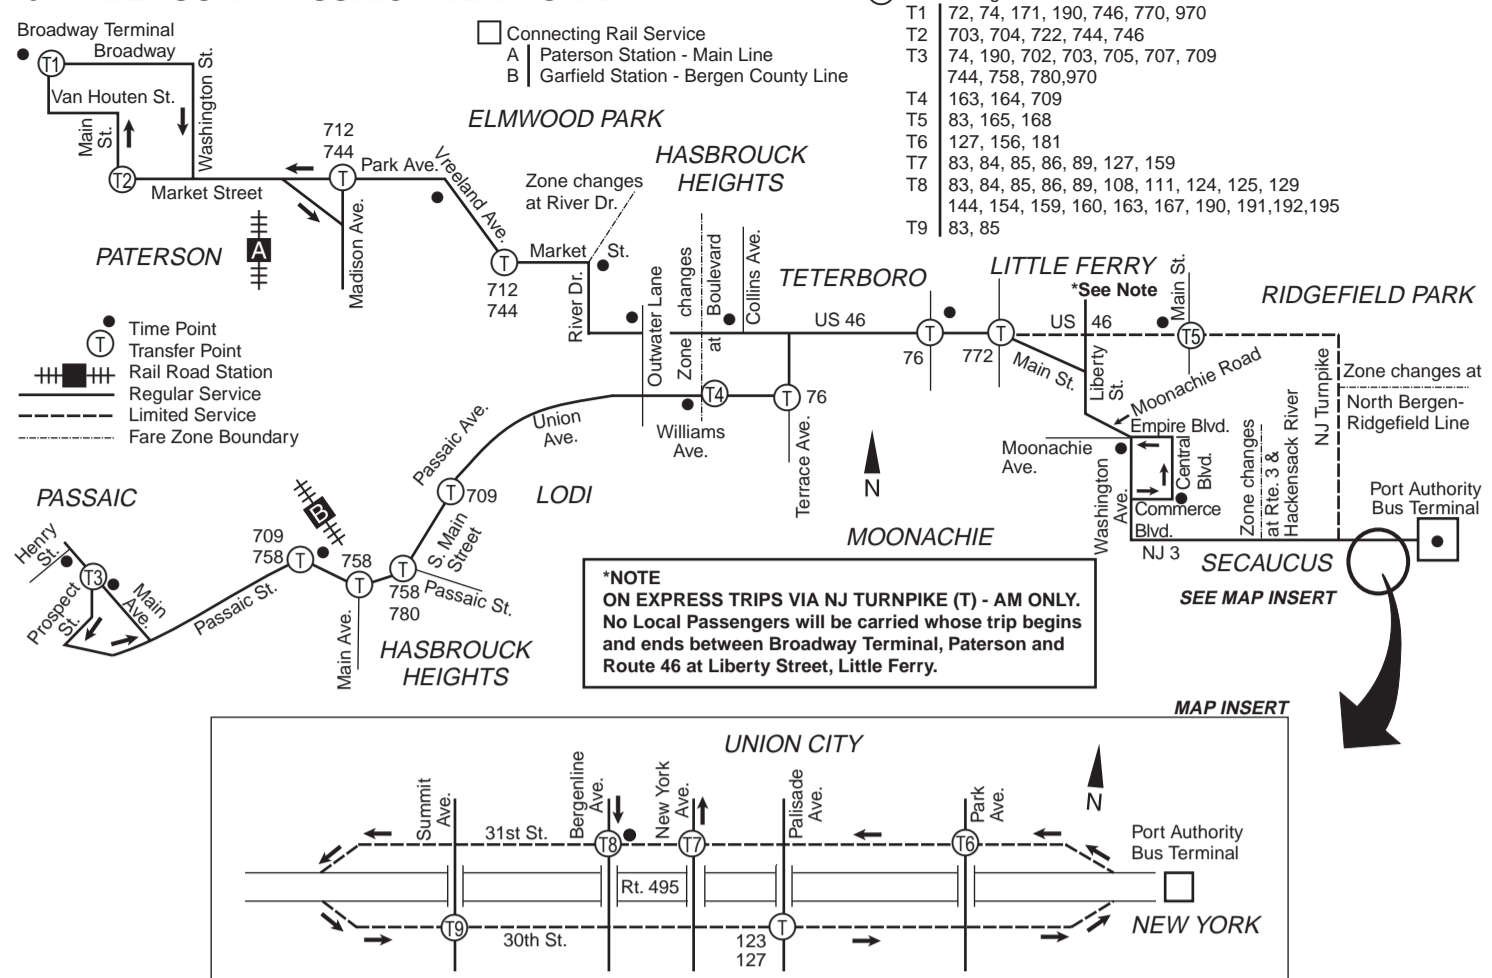

161 PATERSON - PASSAIC - NEW YORK

To New York